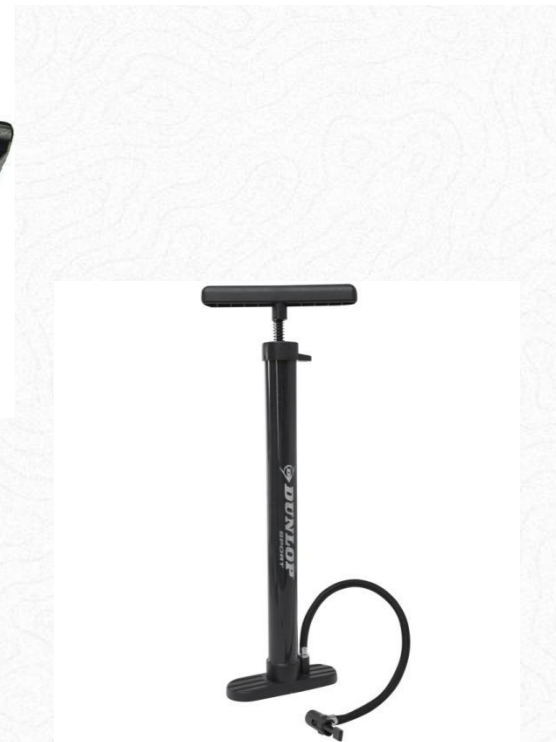

BIKE

Check-list		Note
Helmet	√	
Bike bag	○	Private car carries clients' luggage will follow clients in bike route
Tools and flat tire material	√	
Map reader	○	Tour guide is prepared map reader and GPS.
GPS	○	Clients prepare by their own.
Pump	√	
Lock	○	- Group size of 1-2 pax, 16s car is arranged to occupy bikes - Group size of 3 guests upward, a supported truck is arranged → No need to have bike lock.
Mechanic	√	For group size of 5 guests upward

Remark

- Professional bike shoes with its pedals are not provided. Clients prepare on their own.
- Personal belonging: Sunscreen, helmet, sunglasses, biking gloves, professional pedals, biking shoes, water bottles.